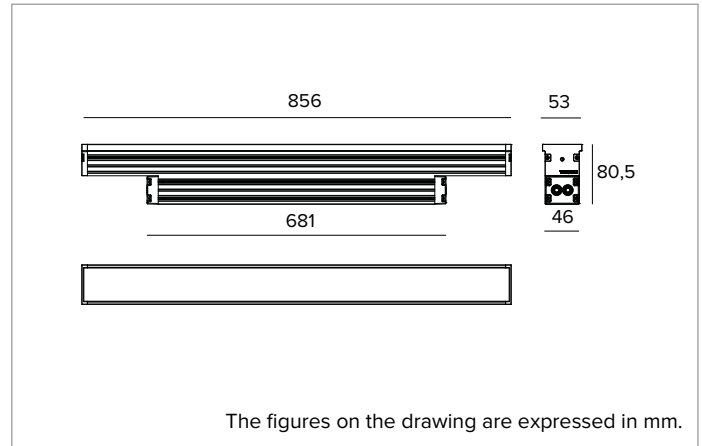

SOURCE

High Power High Efficiency Ra80 linear LED board. Ra90 on request.

Energy efficiency class: D

Nominal power: 36W

Nominal flux: 5160lm

Colour rendering index: 80

Rf: 82.9

Rg: 97

CCT nominal: 3000K

SDCM: 3

Lifetime (L80/B10): >50000h tq +25°C

ILLUMINOTECHNICAL CHARACTERISTICS

Internal optical system composed of a primary cylindrical glass lens, a high reflectance anodised aluminium reflector and an integrated holographic filter. Wall Washer version.

Optic: WALL WASHER

Beam angles: WW

Optical efficiency: 75%

Fixture flux: 3880lm

Luminous efficacy: 97lm/W

Photobiological safety: Compliant with RG1 low risk group

MECHANICAL CHARACTERISTICS

Extruded anodised aluminium 15µ body. Extra clear 5mm thick glass flat screen. The body of the fixture is adjustable and can be installed away from the mounting surface using accessory snap brackets.

Colour and finish: Aluminium

Dimensions: L=856mm

Weight: 3.6Kg

Version: INTEGRATED DRIVER

Degree of protection: IP66,IP67

Mechanical Resistance: IK08

ELECTRICAL CHARACTERISTICS

Integrated driver version. Complete with electronic ON-OFF power supply. Pre-cabled with a 1 metre 3x1mm² H07RN-F cable. Luminaire compliant with EN 60598-2-22 for power supply from a centralised emergency system CPSS (Central Power Supply System), not incorporated in the luminaire - high risk areas excluded. The default power and flux are 100% in AC and 100% in DC.

Fixture Power: 40W

Power supply: 220-240Vac 50/60Hz

Insulation Class: CLASS 1

Type of driver / Control: ON-OFF

Driver included: YES

Class F: YES

SAFE FLICKER: PstLM=<1 and SVM=<0.4 (IEC TR 61547-1 and IEC TR 63158), to ensure a more comfortable and safe light

Ambient temperature: -25°C / +35°C

INSTALLATION

To be completed with stainless steel adjustable brackets.

NOTES

Uses the "Waterblock Smart" technical solution that involves resin coating the connection cables, limiting the risk of humidity reaching the driver or the fixture. 110-277Vac version available on request.

WARRANTY

5 years.

WARNING

Luminaire designed for disposal/recycling at end-of-life. Replaceable (LED only) light source by a professional. Replaceable control gear by a professional.

Due to the technological evolution of the electronic components, the data provided may be updated, and as such, confirmation must be requested during the order process.

Luminous flux and power supply have +/-10% tolerances with respect to the indicated value. tq +25°C (CIE 121).

We reserve the right to make technical changes.

Targetti Sankey S.r.l.
Via Pratese, 164
50145 Firenze - Italy
Tel: +39 055 37911
targetti.com
targetti@targetti.com

CCIAA Firenze
Share Capital:
€ 500.000,00
VAT N. (IT):
01537660480
R.E.A: FI-275656

TARGETTI